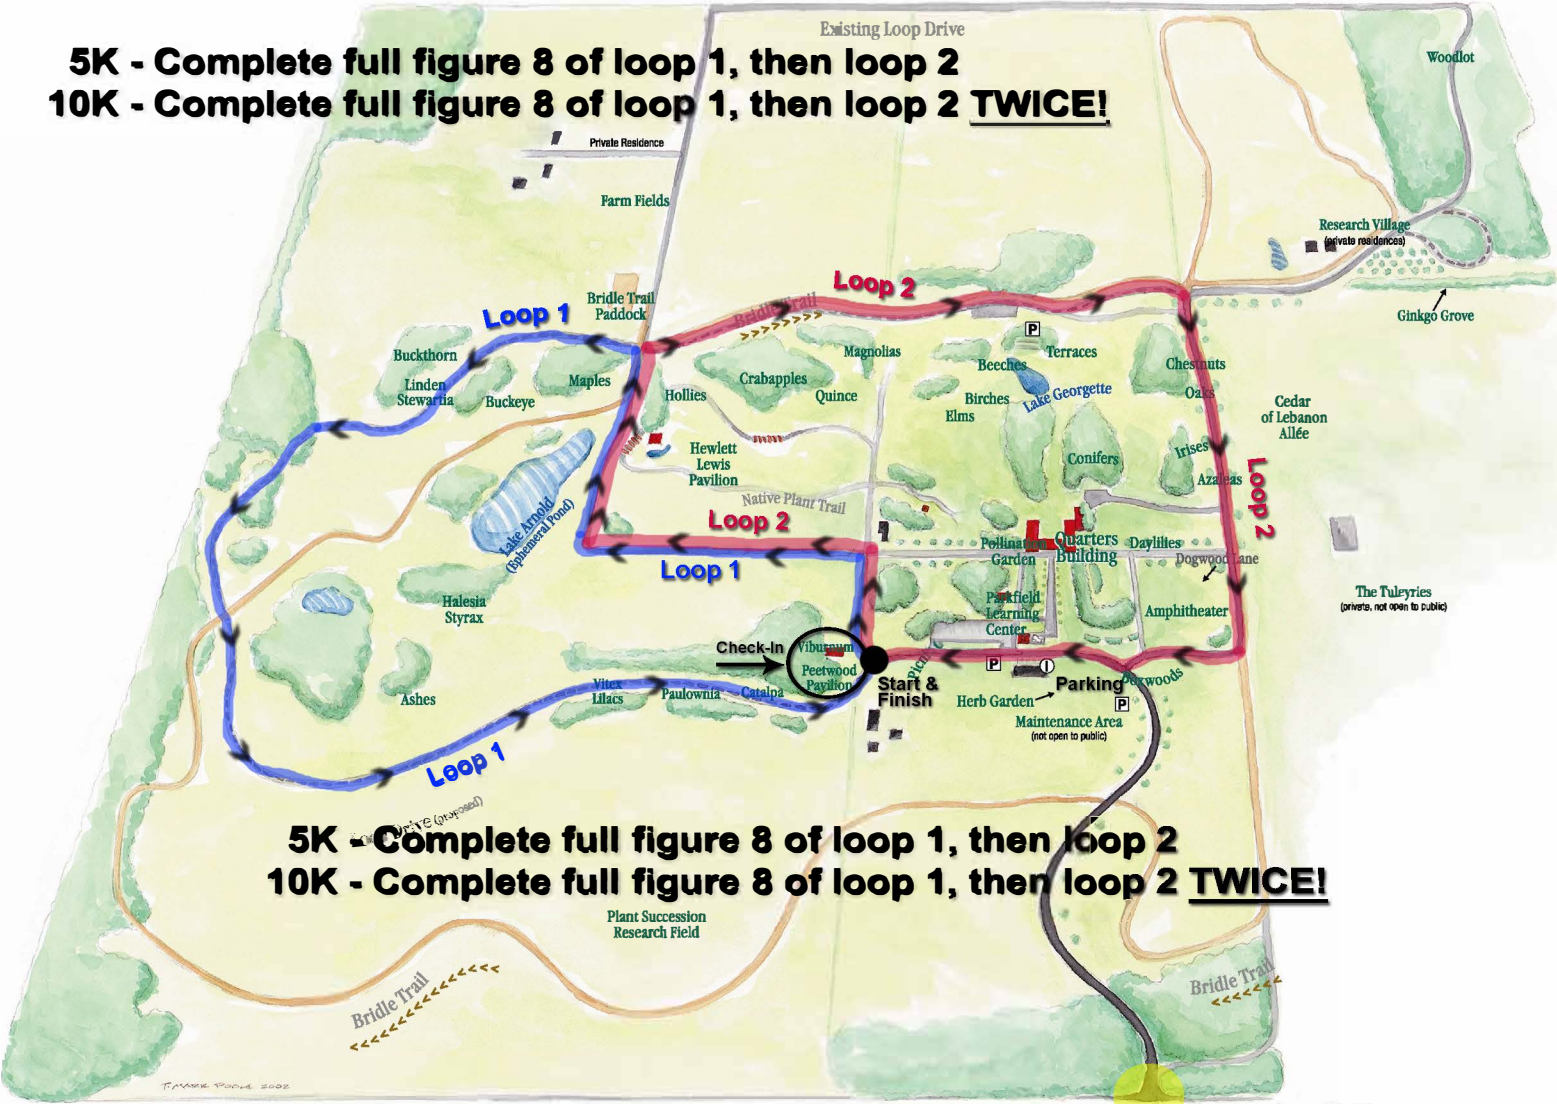

Route 628

To White Post

5K - Complete full figure 8 of loop 1, then loop 2
10K - Complete full figure 8 of loop 1, then loop 2 TWICE!

5K - Complete full figure 8 of loop 1, then loop 2
10K - Complete full figure 8 of loop 1, then loop 2 TWICE!

To Middleburg

Route 50

To Winchester

Entrance from Rt. 50

T. PARKS, POOLE 2002